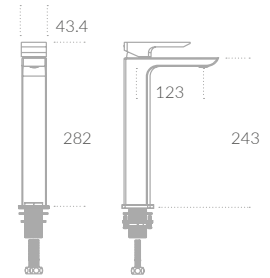

Brassware Specifications

Divine Specifications

Divine Basin Short Projection Monobloc Mixer

Divine Basin Monobloc Mixer

Divine Tall Basin Monobloc Mixer

Divine Bath Filler

Divine Bath Shower Mixer

Razo Specifications