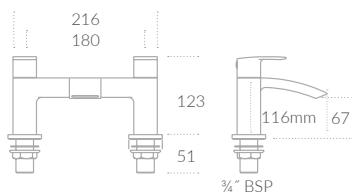

Razo Bath Filler