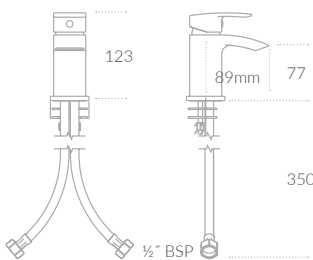

Brassware Specifications

Divine Specifications

Divine Basin Short Projection Monobloc Mixer

Divine Basin Monobloc Mixer

Divine Tall Basin Monobloc Mixer

Divine Bath Filler

Divine Bath Shower Mixer

Razo Specifications