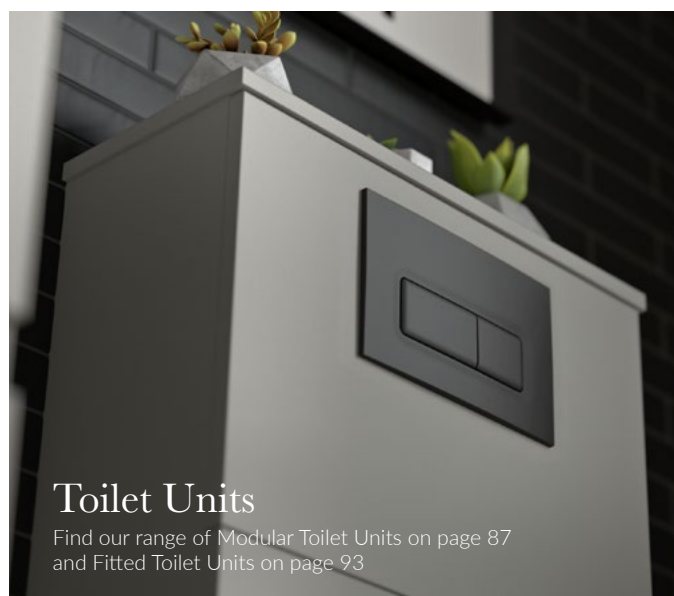

Toilet Units

Find our range of Modular Toilet Units on page 87 and Fitted Toilet Units on page 93

Coloured Toilet Seat Fixing Packs

- Suitable for Diversity Moderne white toilet seats

Name	Code	
Seat Fixing Cover Cap Matt Black	SEATCCBLK	£23
Seat Fixing Cover Cap Brushed Brass	SEATCCBRB	£29

Coloured Toilet Seat Fixing

- Suitable for Corr and Matese toilet seats

Name	Code	
Seat Fixing Cover Plate B Matt Black	SEATCPLBLK	£30
Seat Fixing Cover Plate B Brushed Brass	SEATCPLBRB	£36