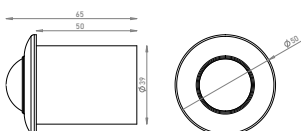

Name	Code	Price
Smart Sensor	ACC00001	£62

Lux adjustment

The above setting position would activate the sensor, whatever the lighting conditions.