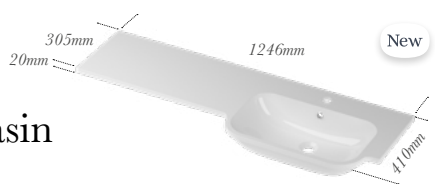

1246mm All in One Basin

1246mm x 305mm x 20mm

- With integrated overflow
- Includes chrome overflow ring
- One tap hole
- Left and right hand options available. Right hand shown

p102
brassware options

Only available in Fitted