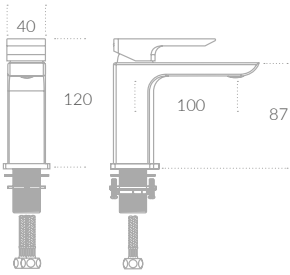

Brassware Specifications

Divine Specifications

Divine Basin Short Projection Monobloc Mixer

Divine Basin Monobloc Mixer

Divine Tall Basin Monobloc Mixer

Divine Bath Filler

Divine Bath Shower Mixer

Razo Specifications