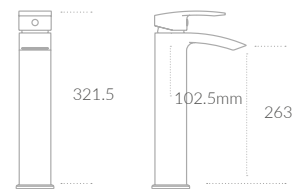

Razo Tall Basin Monobloc Mixer