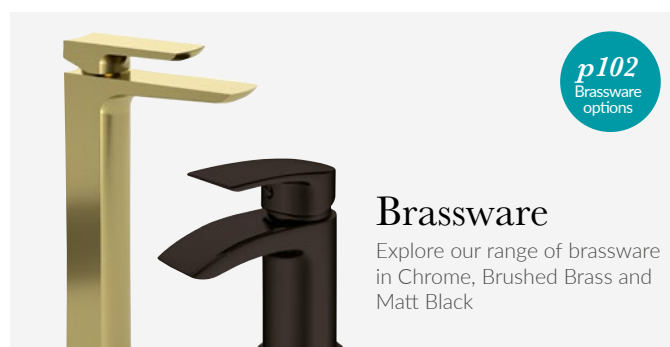

p102
brassware options

Only available in Fitted

Code

| | |
|----------|------|
| ONP646BW | £295 |
|----------|------|

p97
Toilet options

Toilets

Find our range of toilets on page 97

p102
Brassware options