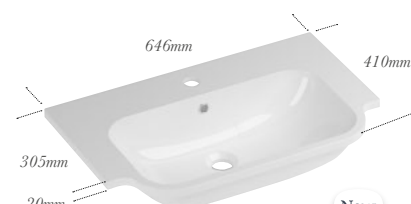

Option

Code

| | | |
|------------|-------------|------|
| Left Hand | ONP1246BWLH | £435 |
| Right Hand | ONP1246BWRH | £435 |

646mm Central Basin

646mm x 305mm x 20mm

- With integrated overflow
- Includes chrome overflow ring
- One tap hole