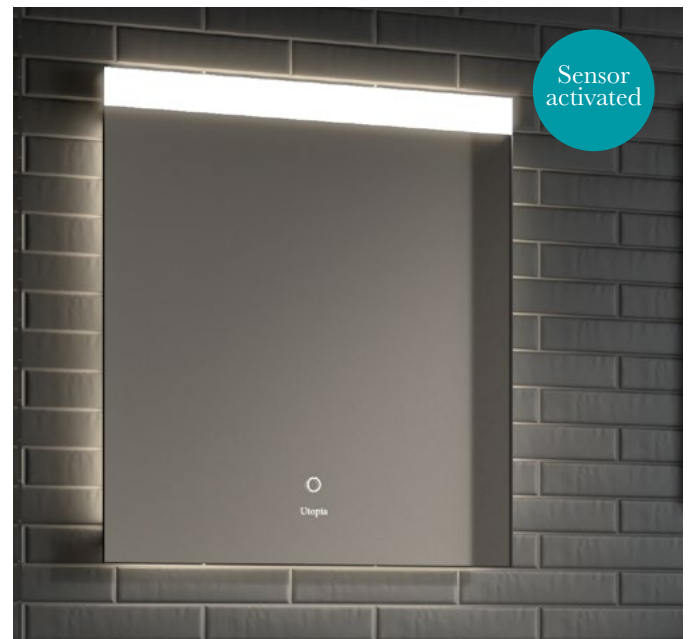

Mirrors

Frameless Mirror

400mm x 20mm x 850mm

- Complete with wall hanging kit
- Aluminium coloured frame

Size	Code	Price
400mm	QBE175	£213

Illuminated Mirror

500/600/800mm x 50mm x 660mm

- Infra-red switch-activated lighting
- Demister
- IP44 Rated
- Natural White LED light (colour temperature 4200 kelvins)

Size	Code	Price
500mm	QBILM50	£351
600mm	QBILM60	£389
800mm	QBILM80	£435

Solo Illuminated Mirror

500/600/1200mm x 34mm x 660mm

- Touch switch-activated lighting
- Demister
- IP44 Rated
- Natural White LED light (colour temperature 4200 kelvins)
- Features surround ambient lighting

Size	Code	Price
500mm	SOILOLM50	£299
600mm	SOILOLM60	£329
1200mm	SOILOLM120	£399