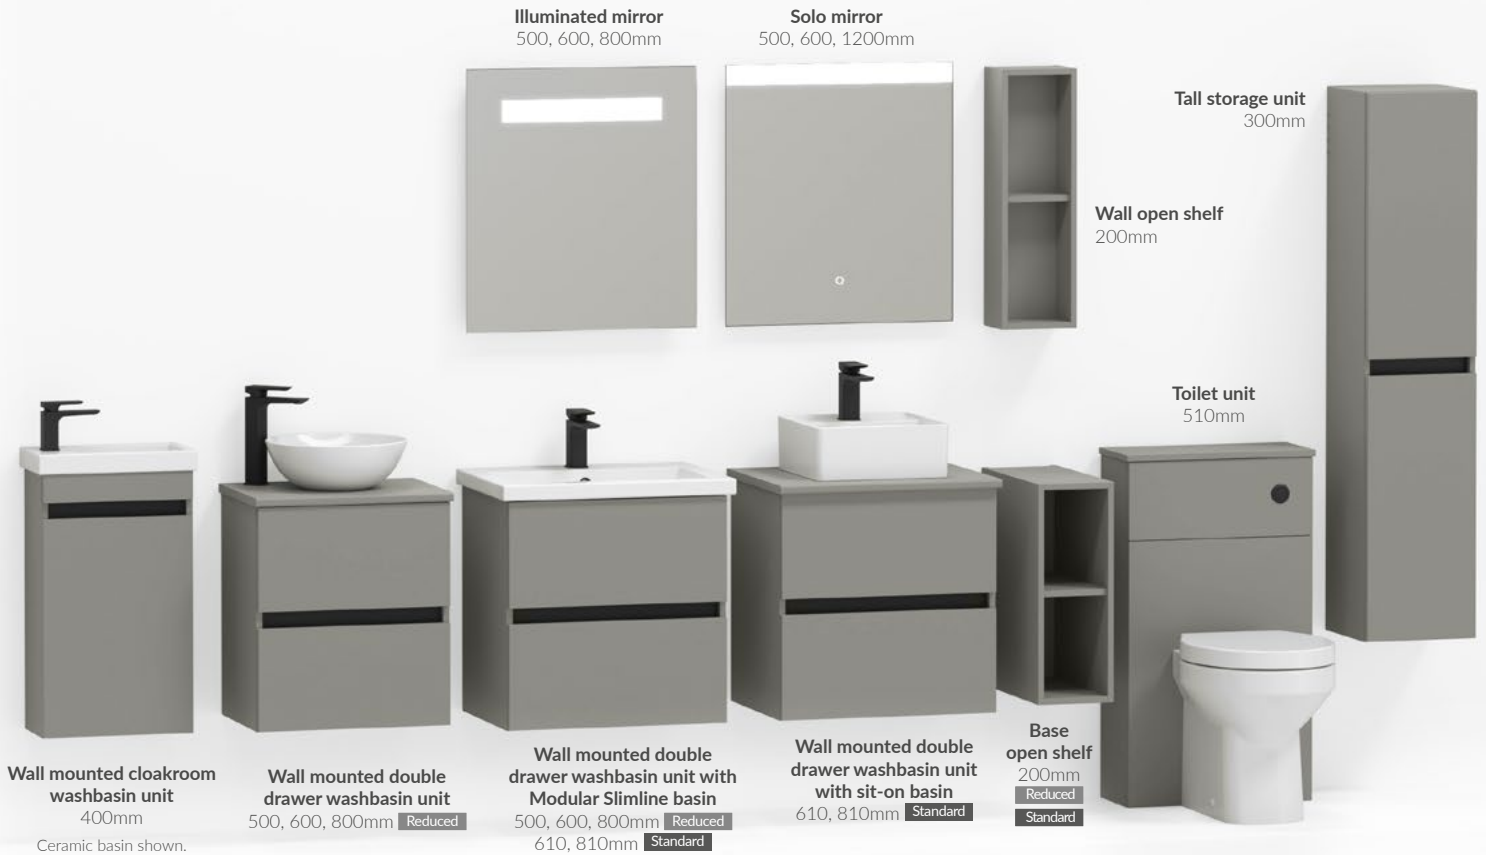

Modular Unit Overview

All units featuring a handle or handle trim are available in both the Qube Glide and Qube Edge style.

*All sizes stated are approximate widths. Please refer to specification pages for dimensions