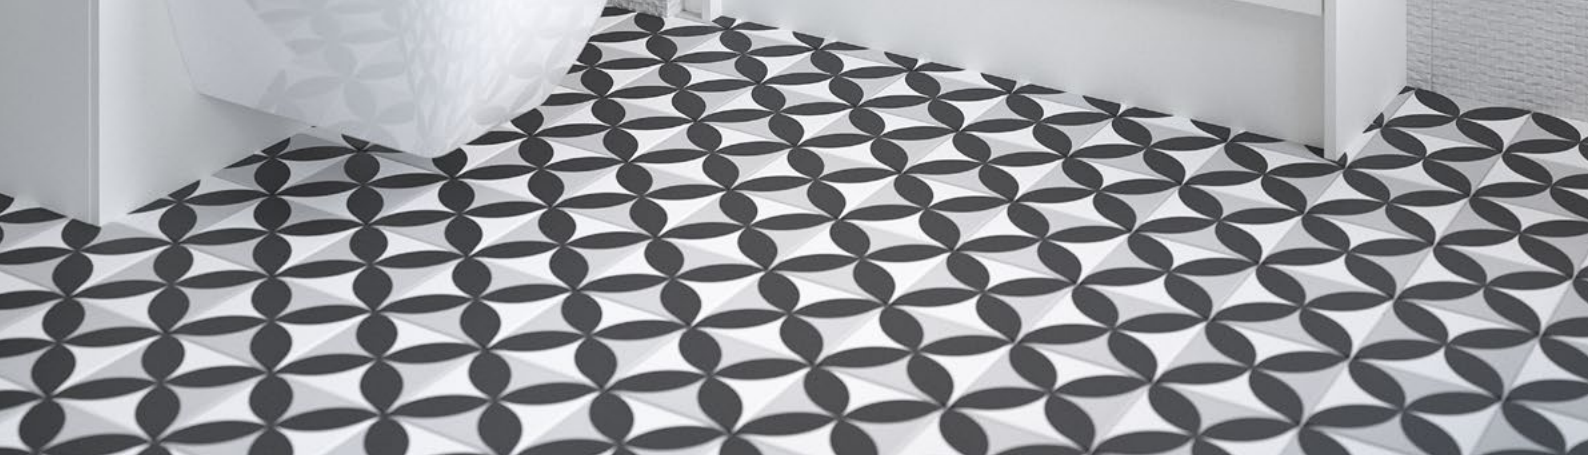

Mix and
Match
Modular &
Fitted Units