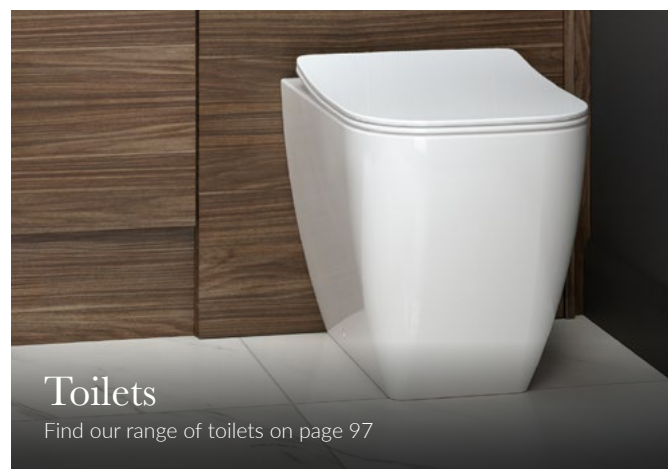

Flush plate sold separately

| Size | With Cistern | |
|-------|--------------|------|
| 510mm | QBE156** | £552 |

Dual Flush Push Button

050mm

- Different flush options available to complement the style and look of your bathroom
- Not to be used with Tall Toilet Unit with Cistern