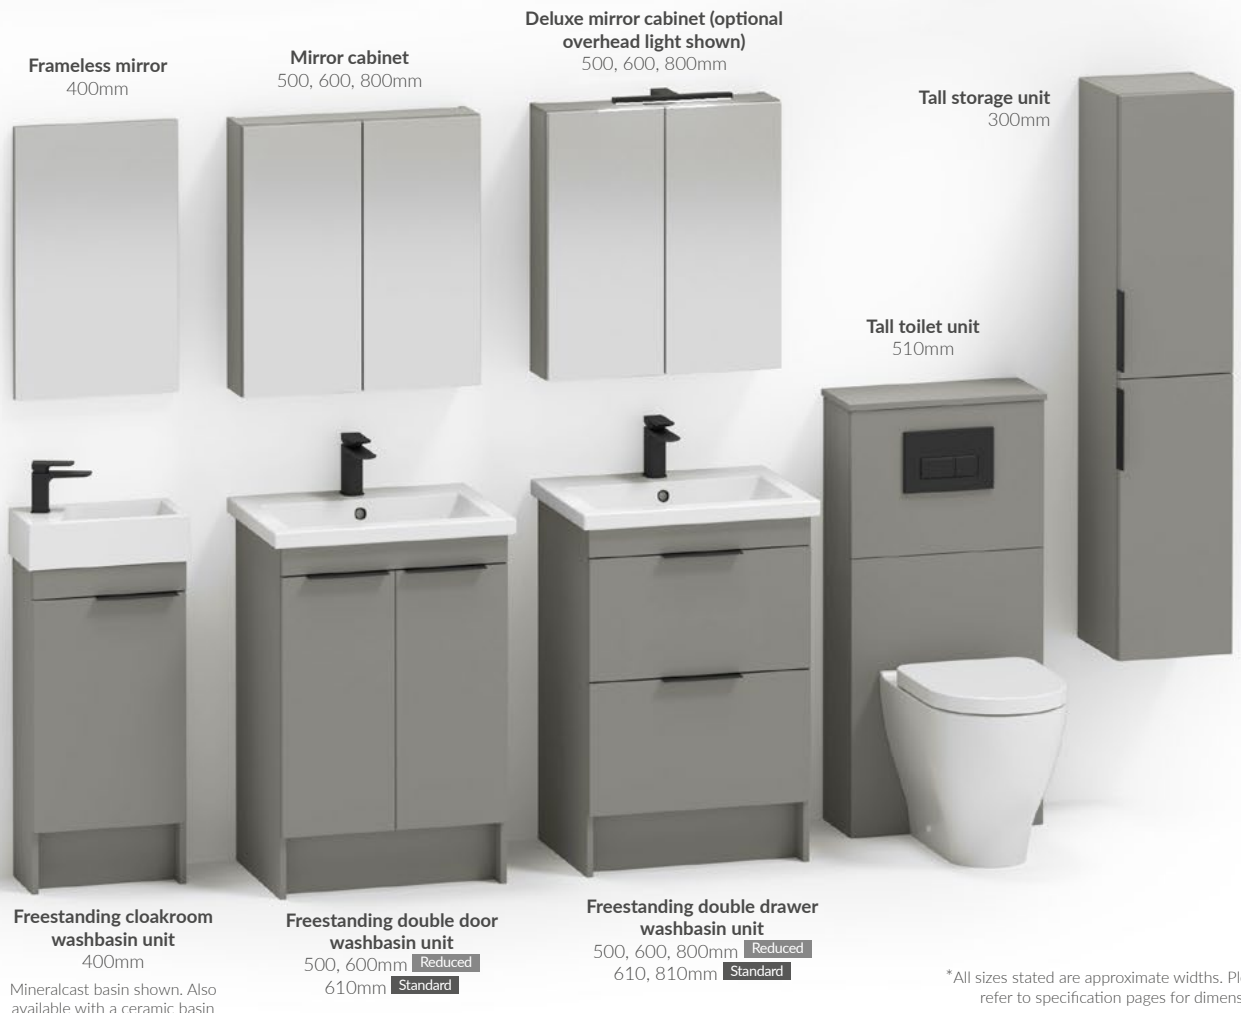

Modular Unit Overview

All units featuring a handle or handle trim are available in both the Qube Glide and Qube Edge style.

*All sizes stated are approximate widths. Please refer to specification pages for dimensions