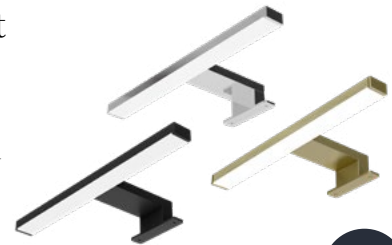

Overhead Light

- Natural white LED (colour temperature 4000 kelvins)
- 240V light includes built-in driver
- IP44 rated