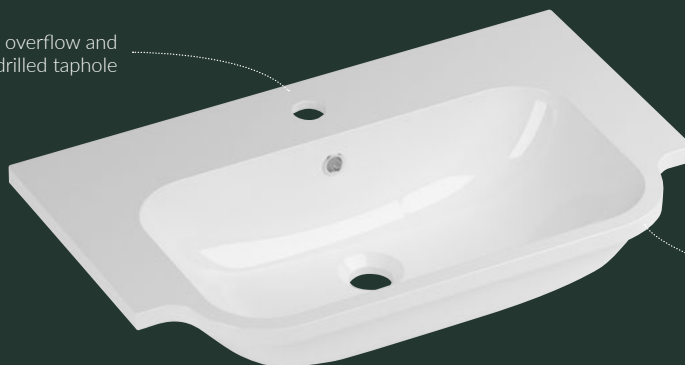

Integrated overflow and
pre-drilled taphole

Compact Slabtop design,
only 646mm wide

Qube Freestanding Fitted

Qube 1246mm in Indigo with Matt Black

The Qube 1246mm Freestanding Fitted Furniture run features the sleek all-in-one washbasin worktop under one easy-to-order pack code.