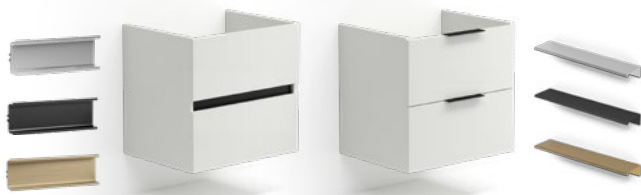

Choose your style

Glide

Edge