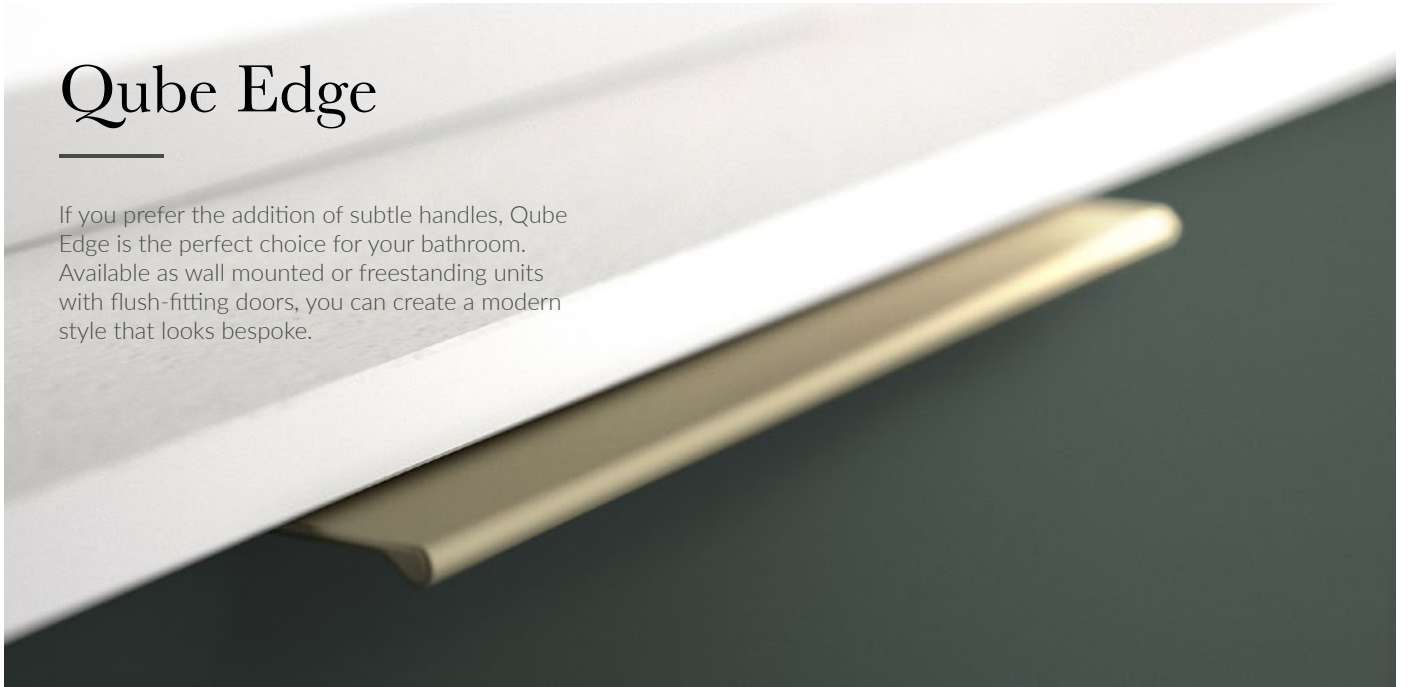

qube

Modular Furniture

The Qube Modular Range

Qube Glide

Qube Glide gives your bathroom a contemporary look with a sleek and stylish handleless design. Available as wall mounted or freestanding units, you can create a configuration that suits your style.

Qube Edge

If you prefer the addition of subtle handles, Qube Edge is the perfect choice for your bathroom. Available as wall mounted or freestanding units with flush-fitting doors, you can create a modern style that looks bespoke.