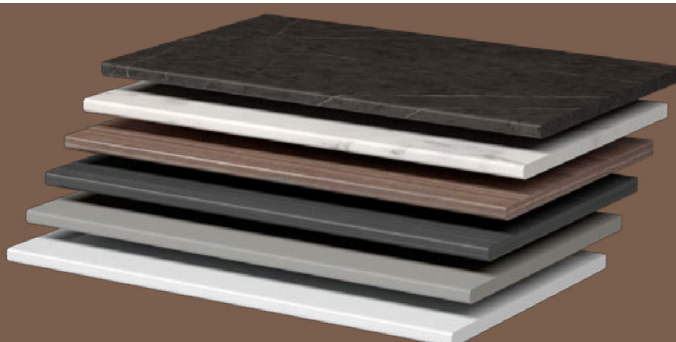

Doorstyle

A simple yet stylish MFC slab door, the Qube Fitted doorstyle with its crisp edge profile offers a clean modern look.

Worktops

Find a worktop to suit your style. Our 22mm laminate worktops offer an array of options to complement your chosen furniture finish.