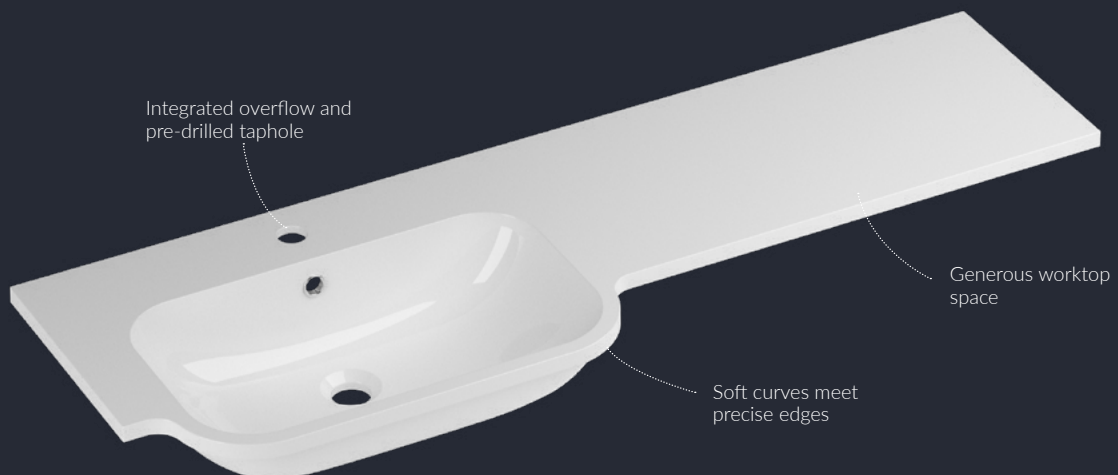

Sorrento Walnut

Handles

Brushed Nickel Orlo Handle

Matt Black Orlo Handle

Brushed Brass Orlo Handle

Qube 1246mm Freestanding Fitted

This tailor-made solution combines the washbasin unit and toilet in one neat run of furniture, all topped with a beautiful all-in-one Mineralcast washbasin and worktop. Personalise it with your own choice of finish, tap and handle.

Available in all 7 finishes

Easy Installation

Simple to order

Stylishly Versatile

Choose either a left or right handed configuration.

p87
for Qube
1246mm
options

Elegant Simplicity

Expertly engineered from gloss white Mineralcast resin, the 1246mm wide All-in-one Washbasin Worktop is a perfect fit for this run of furniture. Where a simple fitted storage solution is required, the Qube 1246mm run ticks all the boxes.

Qube 646mm Freestanding Fitted

With the Qube 646mm Freestanding Fitted unit, all you have to do is choose your finish, handle and tap to create your instant freestanding fitted washbasin unit.

-  Available in all 7 finishes
-  Easy Installation
-  Simple to order