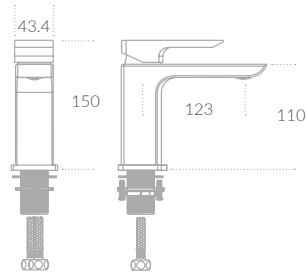

Brassware Specifications

Divine Specifications

Divine Basin Short Projection Monobloc Mixer

Divine Basin Monobloc Mixer

Divine Tall Basin Monobloc Mixer

Divine Bath Filler

Divine Bath Shower Mixer

Razo Specifications