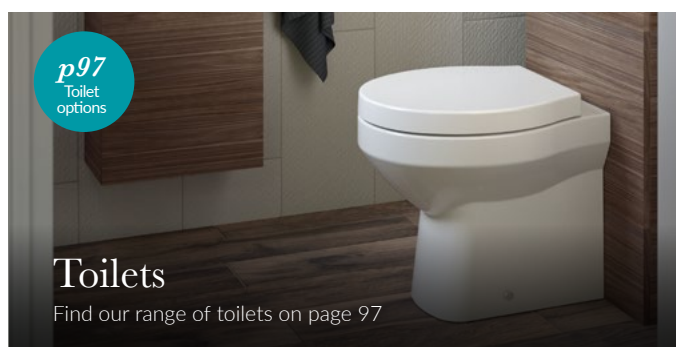

p97
Toilet options

Toilets

Find our range of toilets on page 97