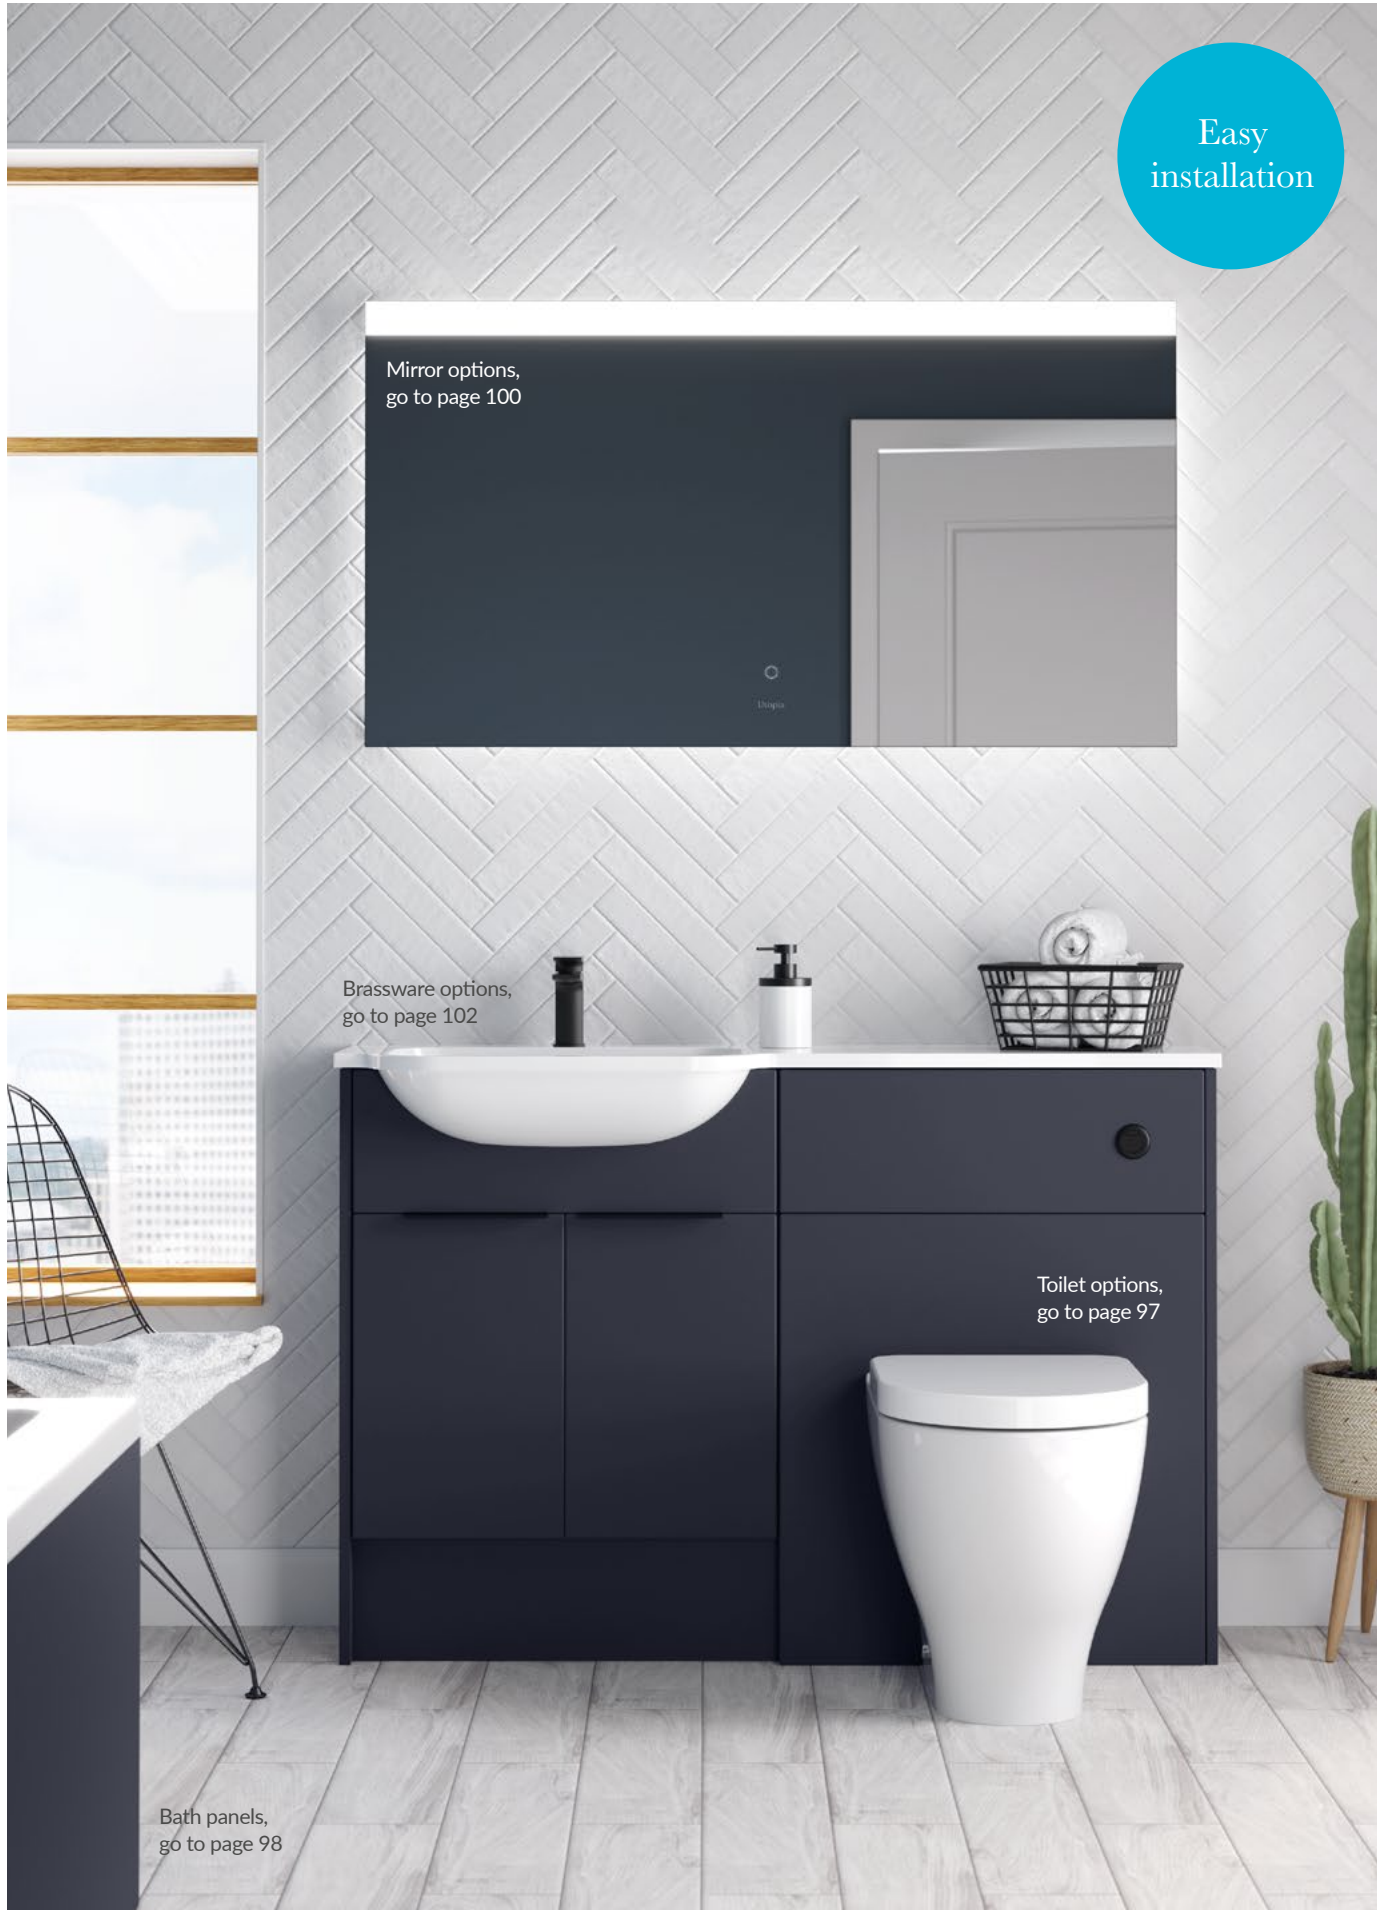

| Colour | Code | |
|---------------|-----------|------|
| Chrome | ICPPDFCHR | £89 |
| Matt Black | ICPPDFMBK | £124 |
| Brushed Brass | ICPPDFBRB | £167 |

Freestanding Fitted 1246mm Edge

Easy
installation

Mirror options,
go to page 100

Brassware options,
go to page 102

Toilet options,
go to page 97

Bath panels,
go to page 98

Choose your finish option

To specify your unit finish, add your finish code to the end of the product code, in place of **. For example, to order a Qube Freestanding Fitted 1246mm Left Hand in Wild Green without Cistern use QBE60011