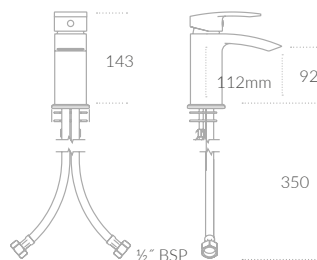

Razo Basin Monobloc Mixer