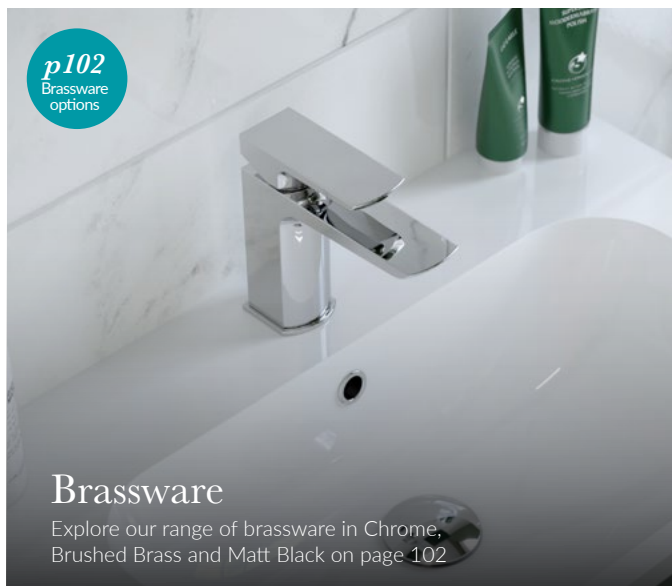

Freestanding Fitted 646mm Edge in Sorrento Walnut

With City Grey Carcass

p102
Brassware options

Brassware

Explore our range of brassware in Chrome, Brushed Brass and Matt Black on page 102

Fitted Furniture Edge