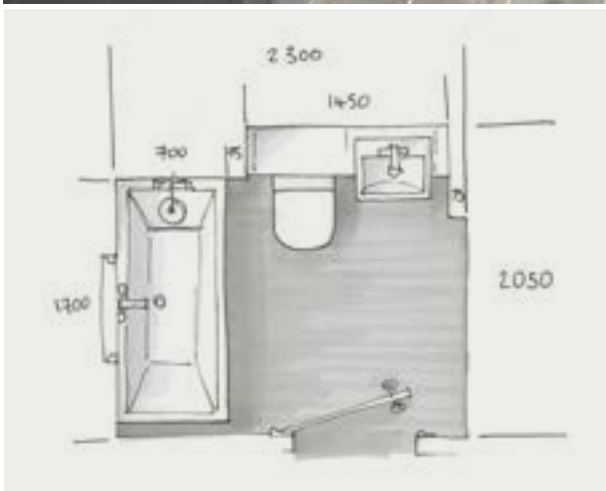

Arabella *in* Matt White *and* Midnight Grey Gloss

Create a softer take on a classic black and white combination by teaming pure Matt White with gleaming Midnight Grey Gloss. Adding a contrasting frame also means the run of furniture fits the alcove perfectly.

GET THE LOOK

- **Door finish:** Matt White
- **Carcass finish:** White
- **i-Line framing:** Midnight Grey Gloss
- **Worktop:** Midnight Grey Gloss
- **Sanitaryware:** Quantum Square
- **Bath:** Dualelle and Single Panel screen
- **Brassware:** Paleta and Aras Square shower
- **Wall tiles:** Temple Chalk
- **Floor tiles:** Birch Plank