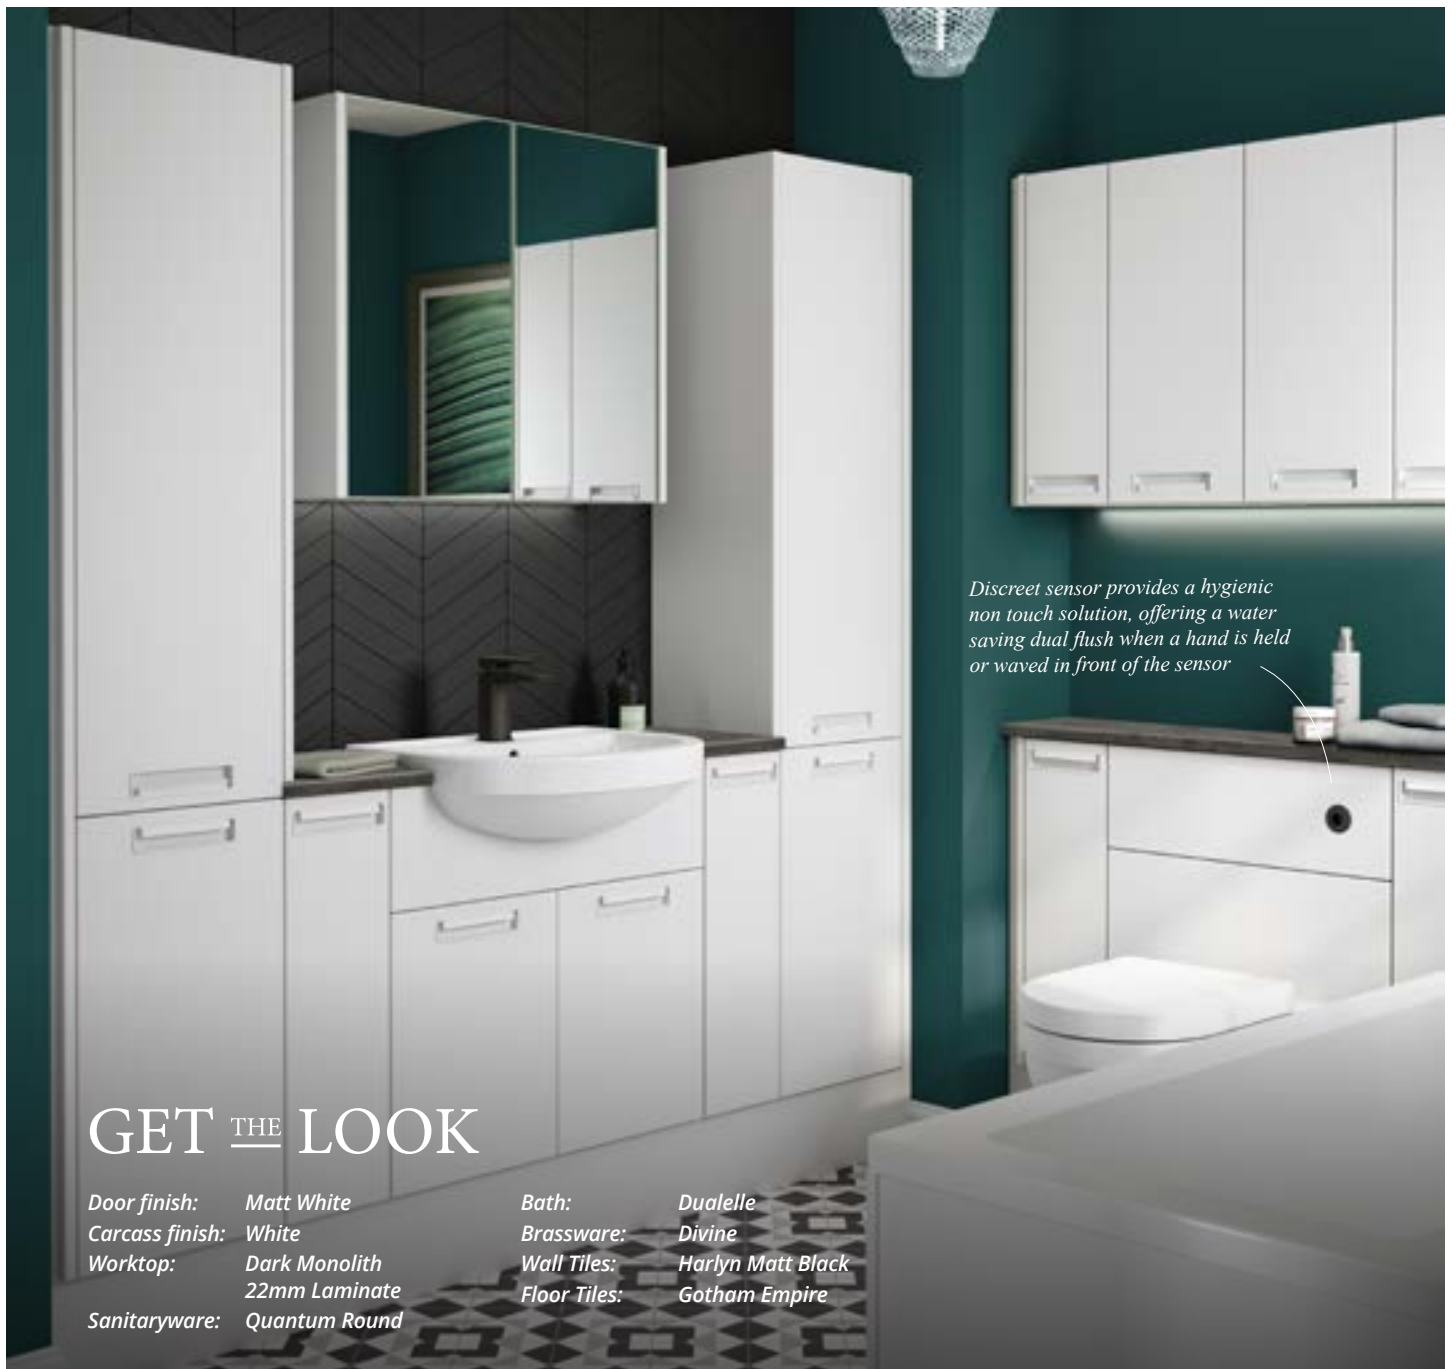

Add an LED light strip for that finishing touch

Remove the legs and plinth from Original Fitted furniture to create a wall mounted look

Arabella *in* Matt White

It's all in black and white! Runs of fitted furniture in Matt White with a discreet matt white handle look sleek and stylish and create plenty of storage space without dominating the room. Add a burst of visual interest with the highly patterned Gotham floor tiles.