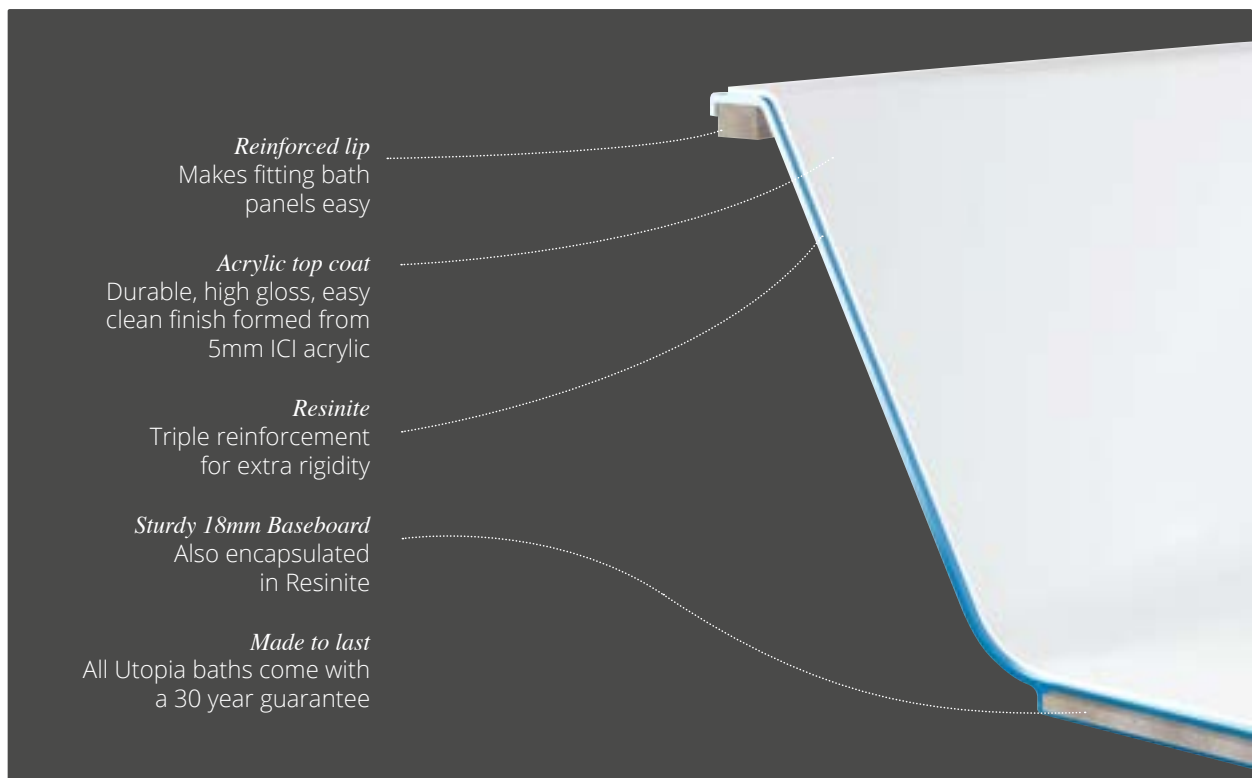

Resinite

BATH TECHNOLOGY

Utopia baths feature a Resinite coating for increased surface durability and a long life

All Utopia baths feature Resinite Bath Technology which provides triple layer reinforcement and a 5mm ICI acrylic top coat giving extra strength, rigidity and longevity.

Utopia baths are different

Utopia baths are made in the UK to the very highest standards. Our stringent quality control procedures ensure that each bath is checked thoroughly at every stage of manufacture.

Resinite coated baths offer the strength and rigidity normally associated with their heavier cast iron counterparts. The entire underside of each bath is coated in a layer of Resinite which provides excellent insulation properties, meaning your bath retains heat more efficiently, staying hotter for longer.

Retains Heat for longer

Amazingly Strong and durable

Unique Design

30 Year Guarantee