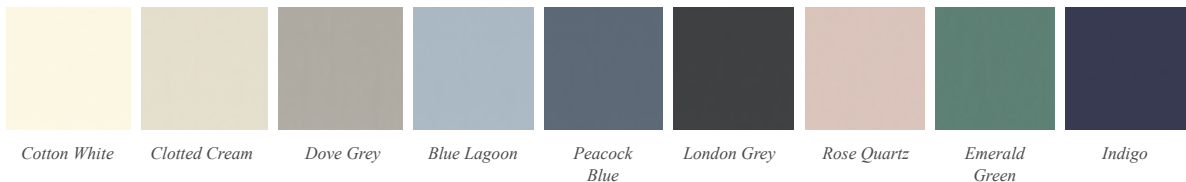

Painted skirt finishes

This bath is available in any Roseberry painted finish and Indigo or you can opt for a White Gloss skirt.