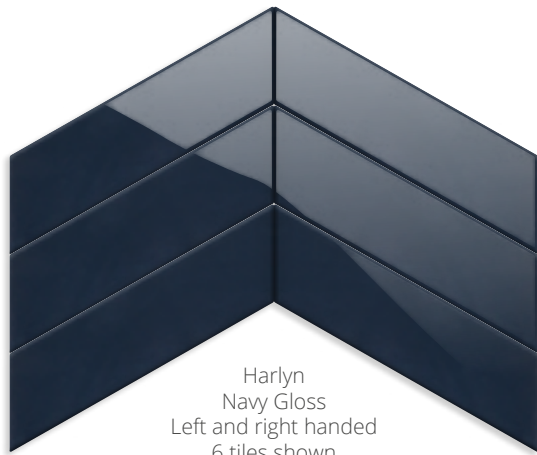

Harlyn Matt Black wall tiles

Harlyn wall tiles

Chevron format left and right hand ceramic tiles.

Harlyn
Matt White
Left and right handed
6 tiles shown
19.5 x 5.5cm

Harlyn
Matt Black
Left and right handed
6 tiles shown
19.5 x 5.5cm