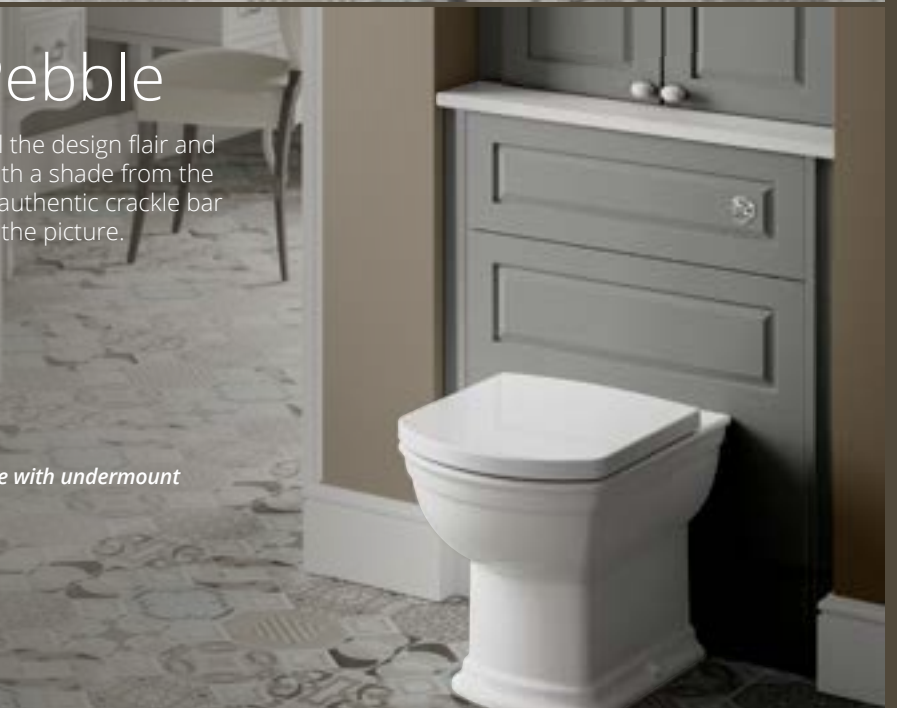

GET THE LOOK

<i>Door finish:</i>	<i>English Pebble</i>
<i>Carcass finish:</i>	<i>English Parchment (not visible)</i>
<i>Cladding finish:</i>	<i>English Pebble</i>
<i>Worktop:</i>	<i>Snowstorm 22mm Solid Surface with undermount Coralux fabricated washbasin</i>
<i>Handle:</i>	<i>Crackle Bar Knob</i>
<i>Sanitaryware:</i>	<i>Quantum Classical</i>
<i>Brassware:</i>	<i>Regent</i>
<i>Wall & Floor tiles:</i>	<i>Bohemian Blues</i>