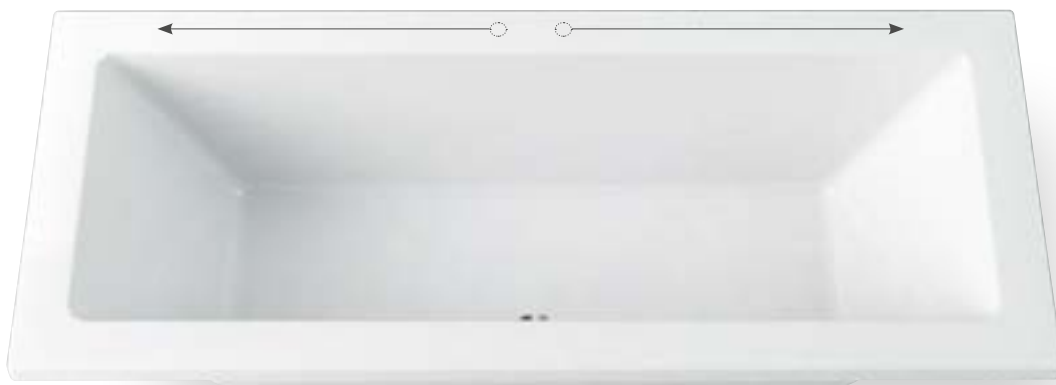

Retains Heat for longer

Amazingly Strong and durable

Unique Design

30 Year Guarantee

Dualelle fitted bath

for use with bath panels and optional shower screens

Dualelle baths are available in two sizes and feature a striking square profile. They are double ended for practical use, comfort and planning flexibility. Complementary single or double panel infold bath screens are available in the range.

W: 1700mm D: 700mm H: 520-640mm

W: 1700mm D: 750mm H: 520-640mm

We recommend brassware to be fitted in the positions indicated above with waste and overflow away from the wall and brassware against the wall. Refer to brassware fitting instructions for further details.