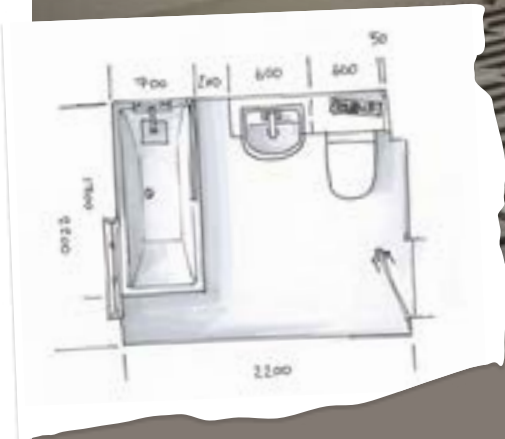

A classic Quantum Round semi-recessed basin with 22mm Laminate Worktop in Igneous Spark

All-in-one integrated Coralux washbasin work surface

Sandwashed White

Contemporary Fitted is designed to perfectly suit your space, choose from a wide range of units and sizes. Our mirror cabinets feature framed double sided mirror doors and include two fixed glass shelves positioned to accommodate taller items, with optional internal sensor lighting.