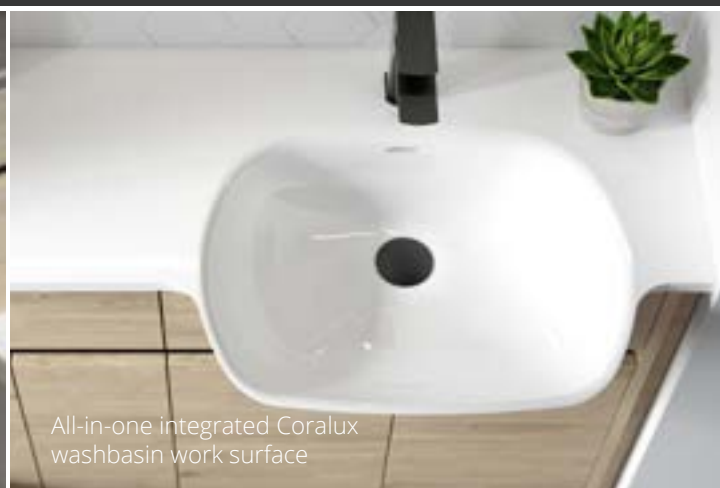

A classic Quantum Round semi-recessed basin with 22mm Laminate Worktop in Igneous Spark

All-in-one integrated Coralux washbasin work surface