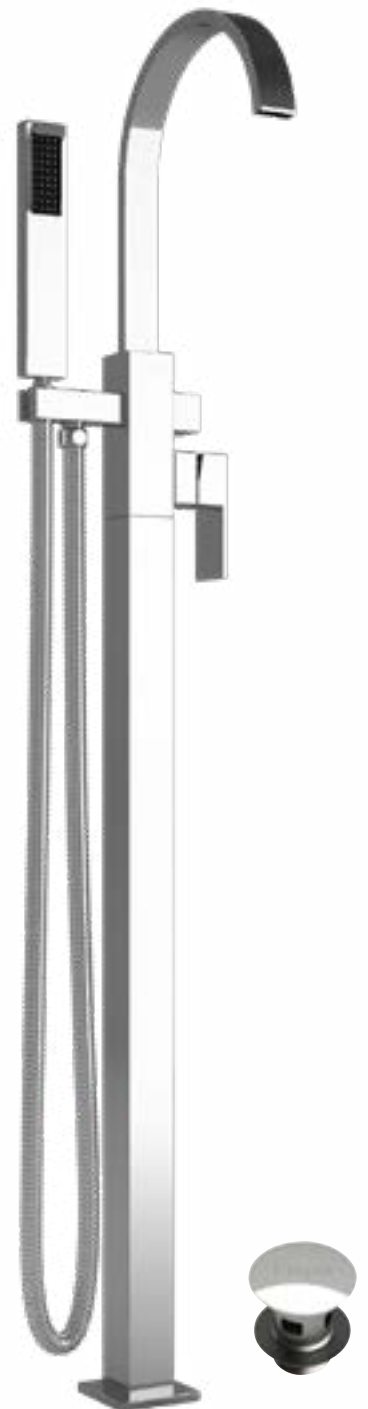

Freestanding bath shower mixer

With click-clack waste High / Low pressure

0.5 bar: 4.8 l/m 1.0 bar: 9.9 l/m 3.0 bar: 17.2 l/m