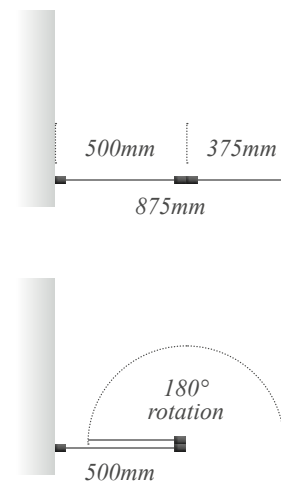

All Utopia bath shower screens are now significantly thicker for a premium quality feel. Single panel and double panel screens feature 8mm toughened glass.