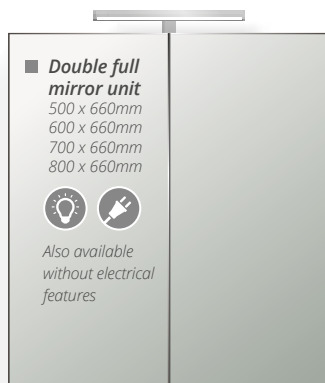

Contemporary Fitted mirror units

Combining large mirrors with excellent storage space.