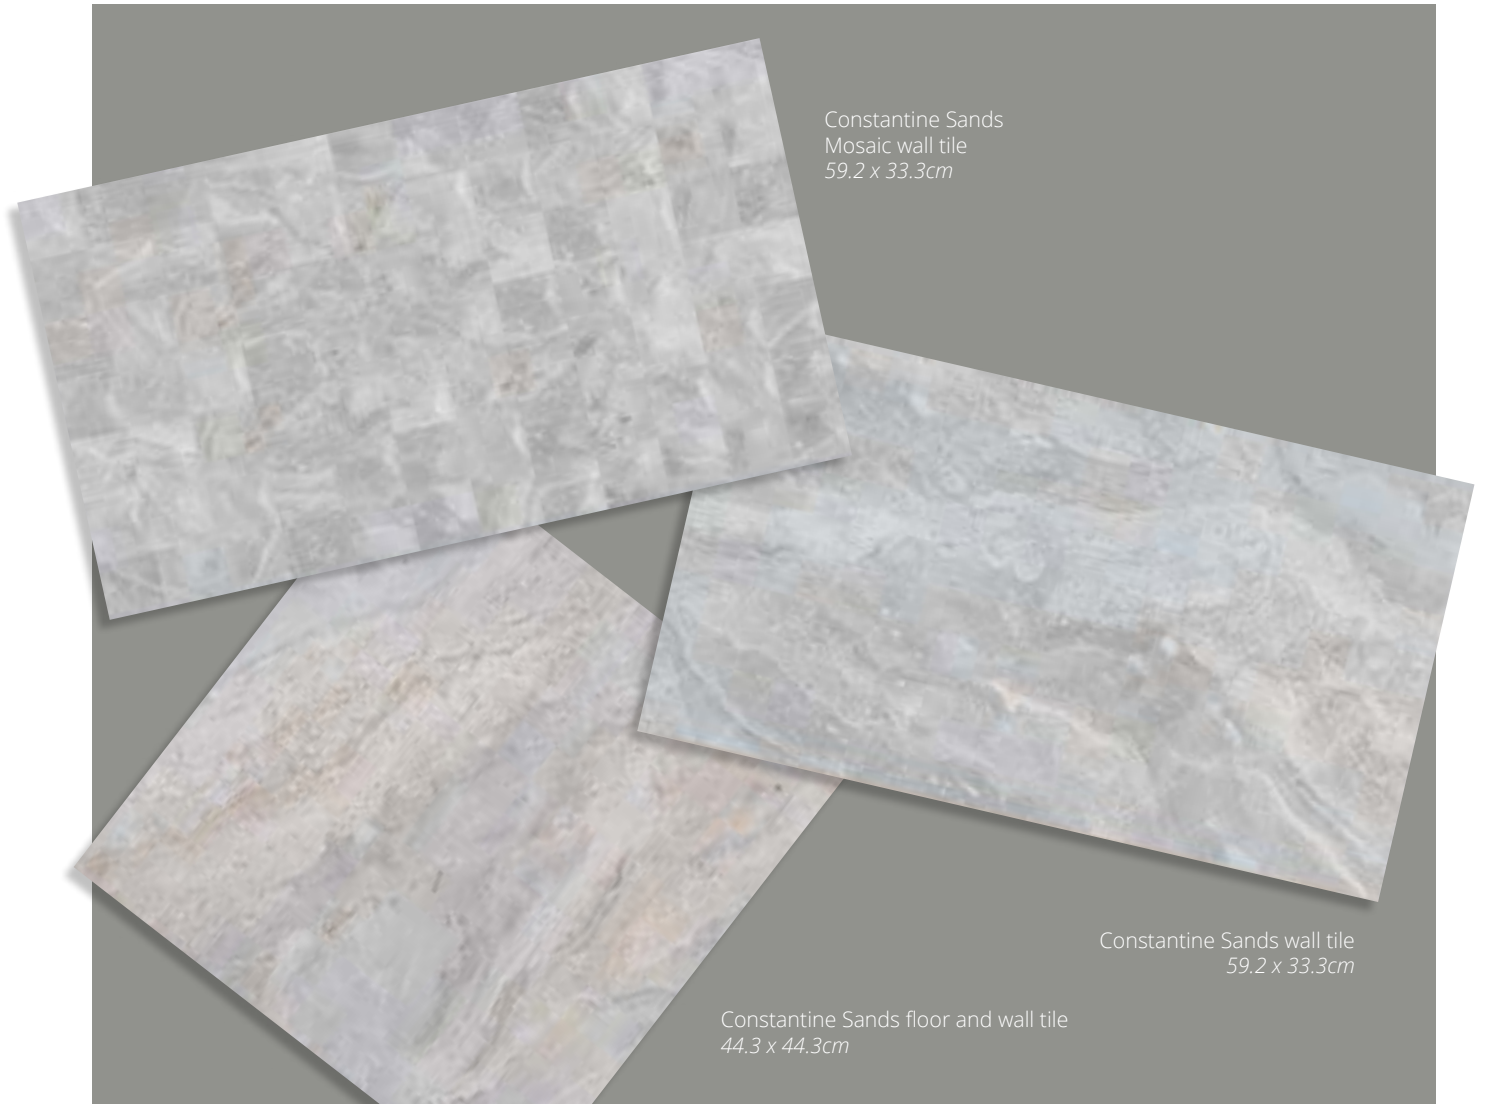

Constantine Sands wall and floor tiles

Constantine Sands
Mosaic wall tile
59.2 x 33.3cm

Constantine Sands wall tile
59.2 x 33.3cm