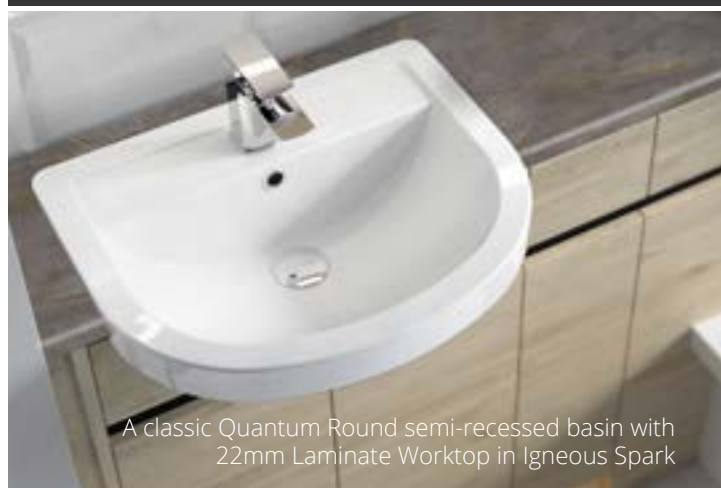

All-in-one integrated Coralux washbasin work surface

A classic Quantum Round semi-recessed basin with 22mm Laminate Worktop in Igneous Spark