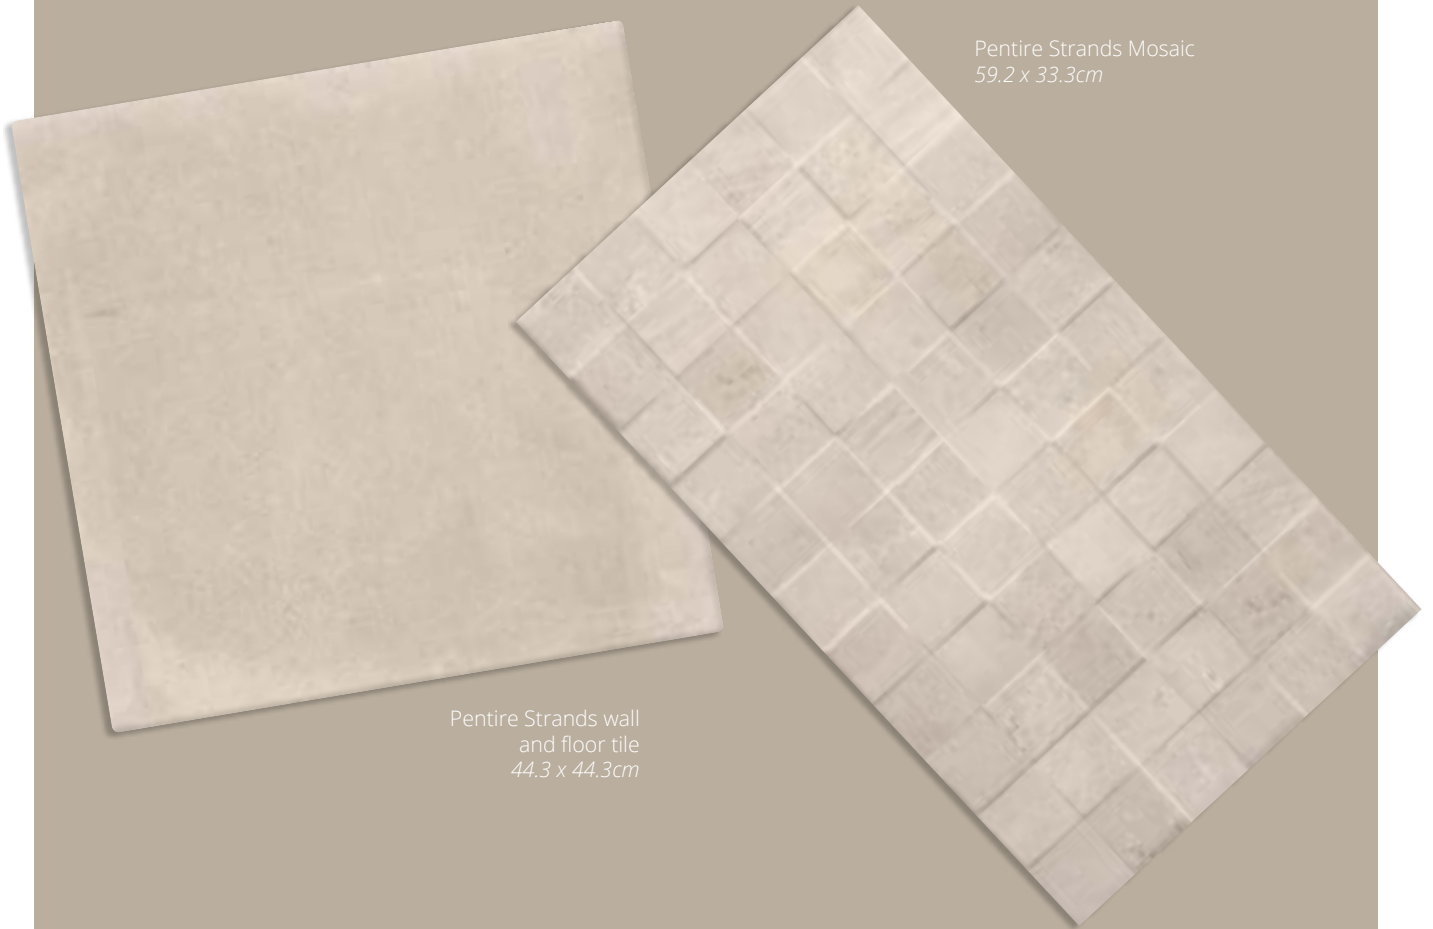

Constantine Sands wall and floor tiles

Constantine Sands
Mosaic wall tile
59.2 x 33.3cm

Constantine Sands wall tile
59.2 x 33.3cm

Constantine Sands floor and wall tile
44.3 x 44.3cm

Pentire Strands wall and floor tiles