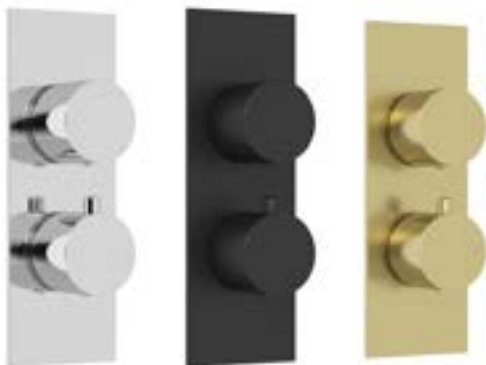

Round concealed shower valve

1 or 2 outlet. High / Low pressure. Available in Chrome, Matt Black or Brushed Brass.

*Brushed Brass version is only available as dual outlet.