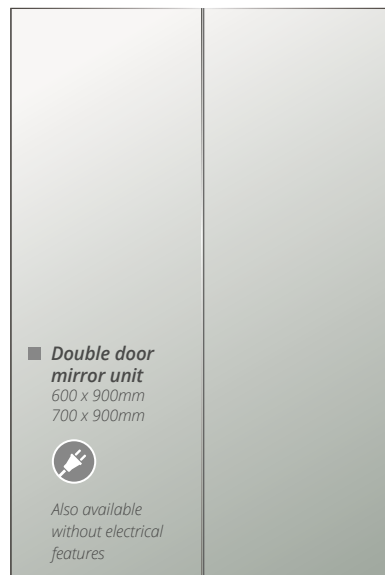

Contemporary Fitted mirror units have a Powder Grey carcass. Add cladding panels to match your chosen furniture finish.