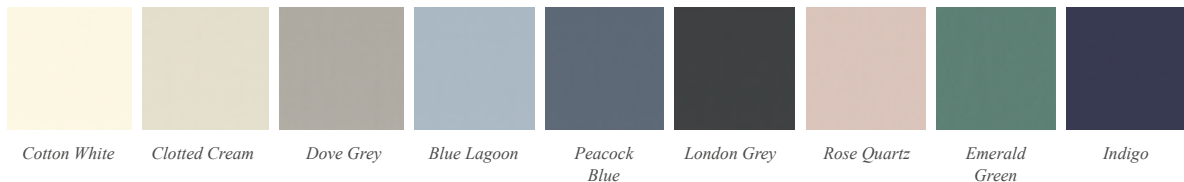

Painted skirt finishes

This bath is available in any Roseberry painted finish and Indigo or you can opt for a White Gloss skirt.