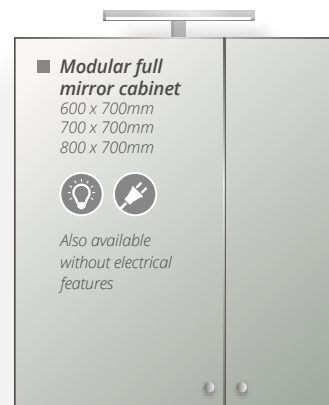

Contemporary Fitted mirror units

Combining large mirrors with excellent storage space.