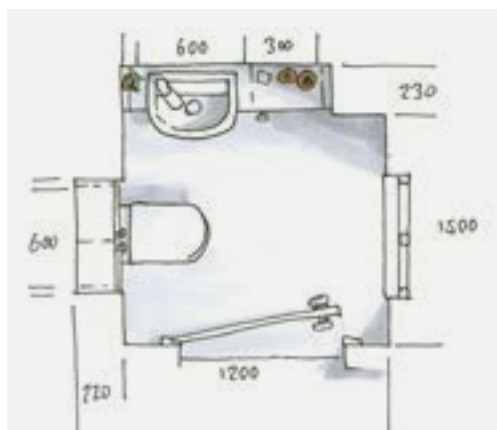

Amelia *in* English Parchment

Light colours work particularly well in smaller spaces such as this cloakroom while reduced depth units maximise the available space. Remember to utilise the area above the toilet unit for extra storage and streamlined style.